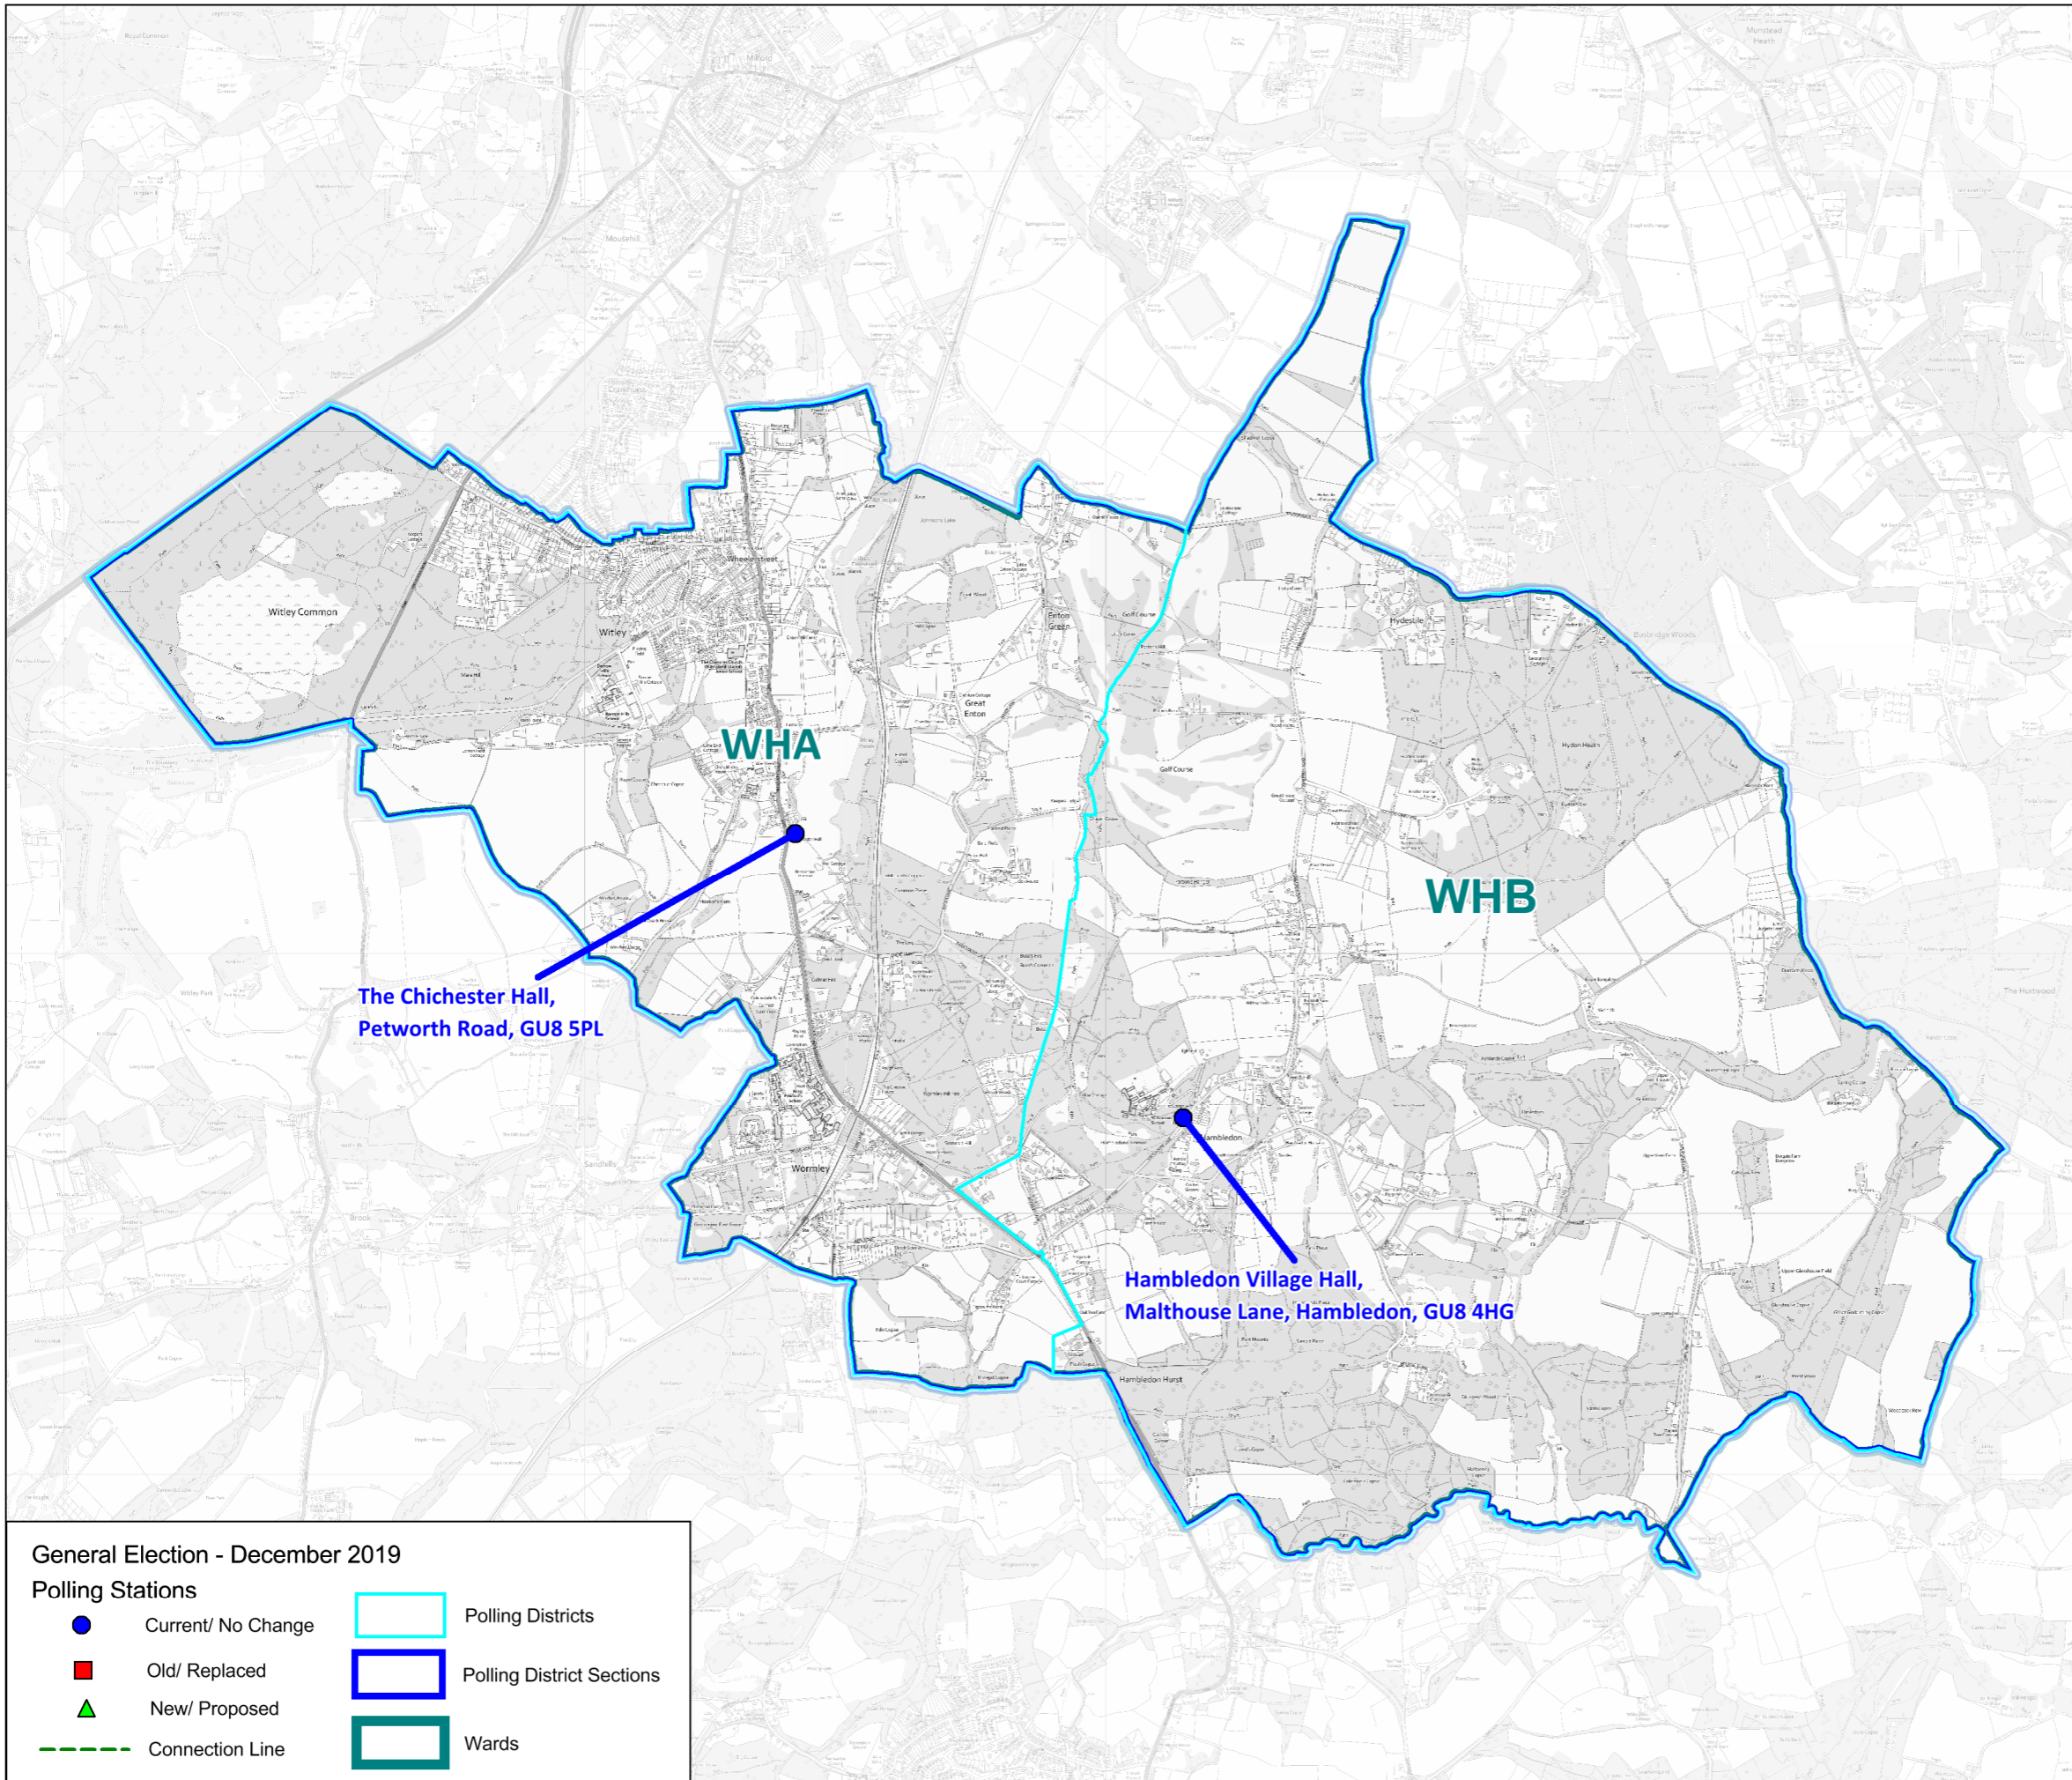

Reproduced from the Ordnance Survey mapping with the permission of Her Majesty's Stationery Office. Crown Copyright reserved. Unauthorised reproduction infringes Crown Copyright and may lead to prosecution or civil proceedings.

#### General Election - December 2019

##### Polling Stations

- |   |                    |   |                           |
|---|--------------------|---|---------------------------|
|  | Current/ No Change |  | Polling Districts         |
|  | Old/ Replaced      |  | Polling District Sections |
|  | New/ Proposed      |  | Wards                     |
|  | Connection Line    |   |                           |